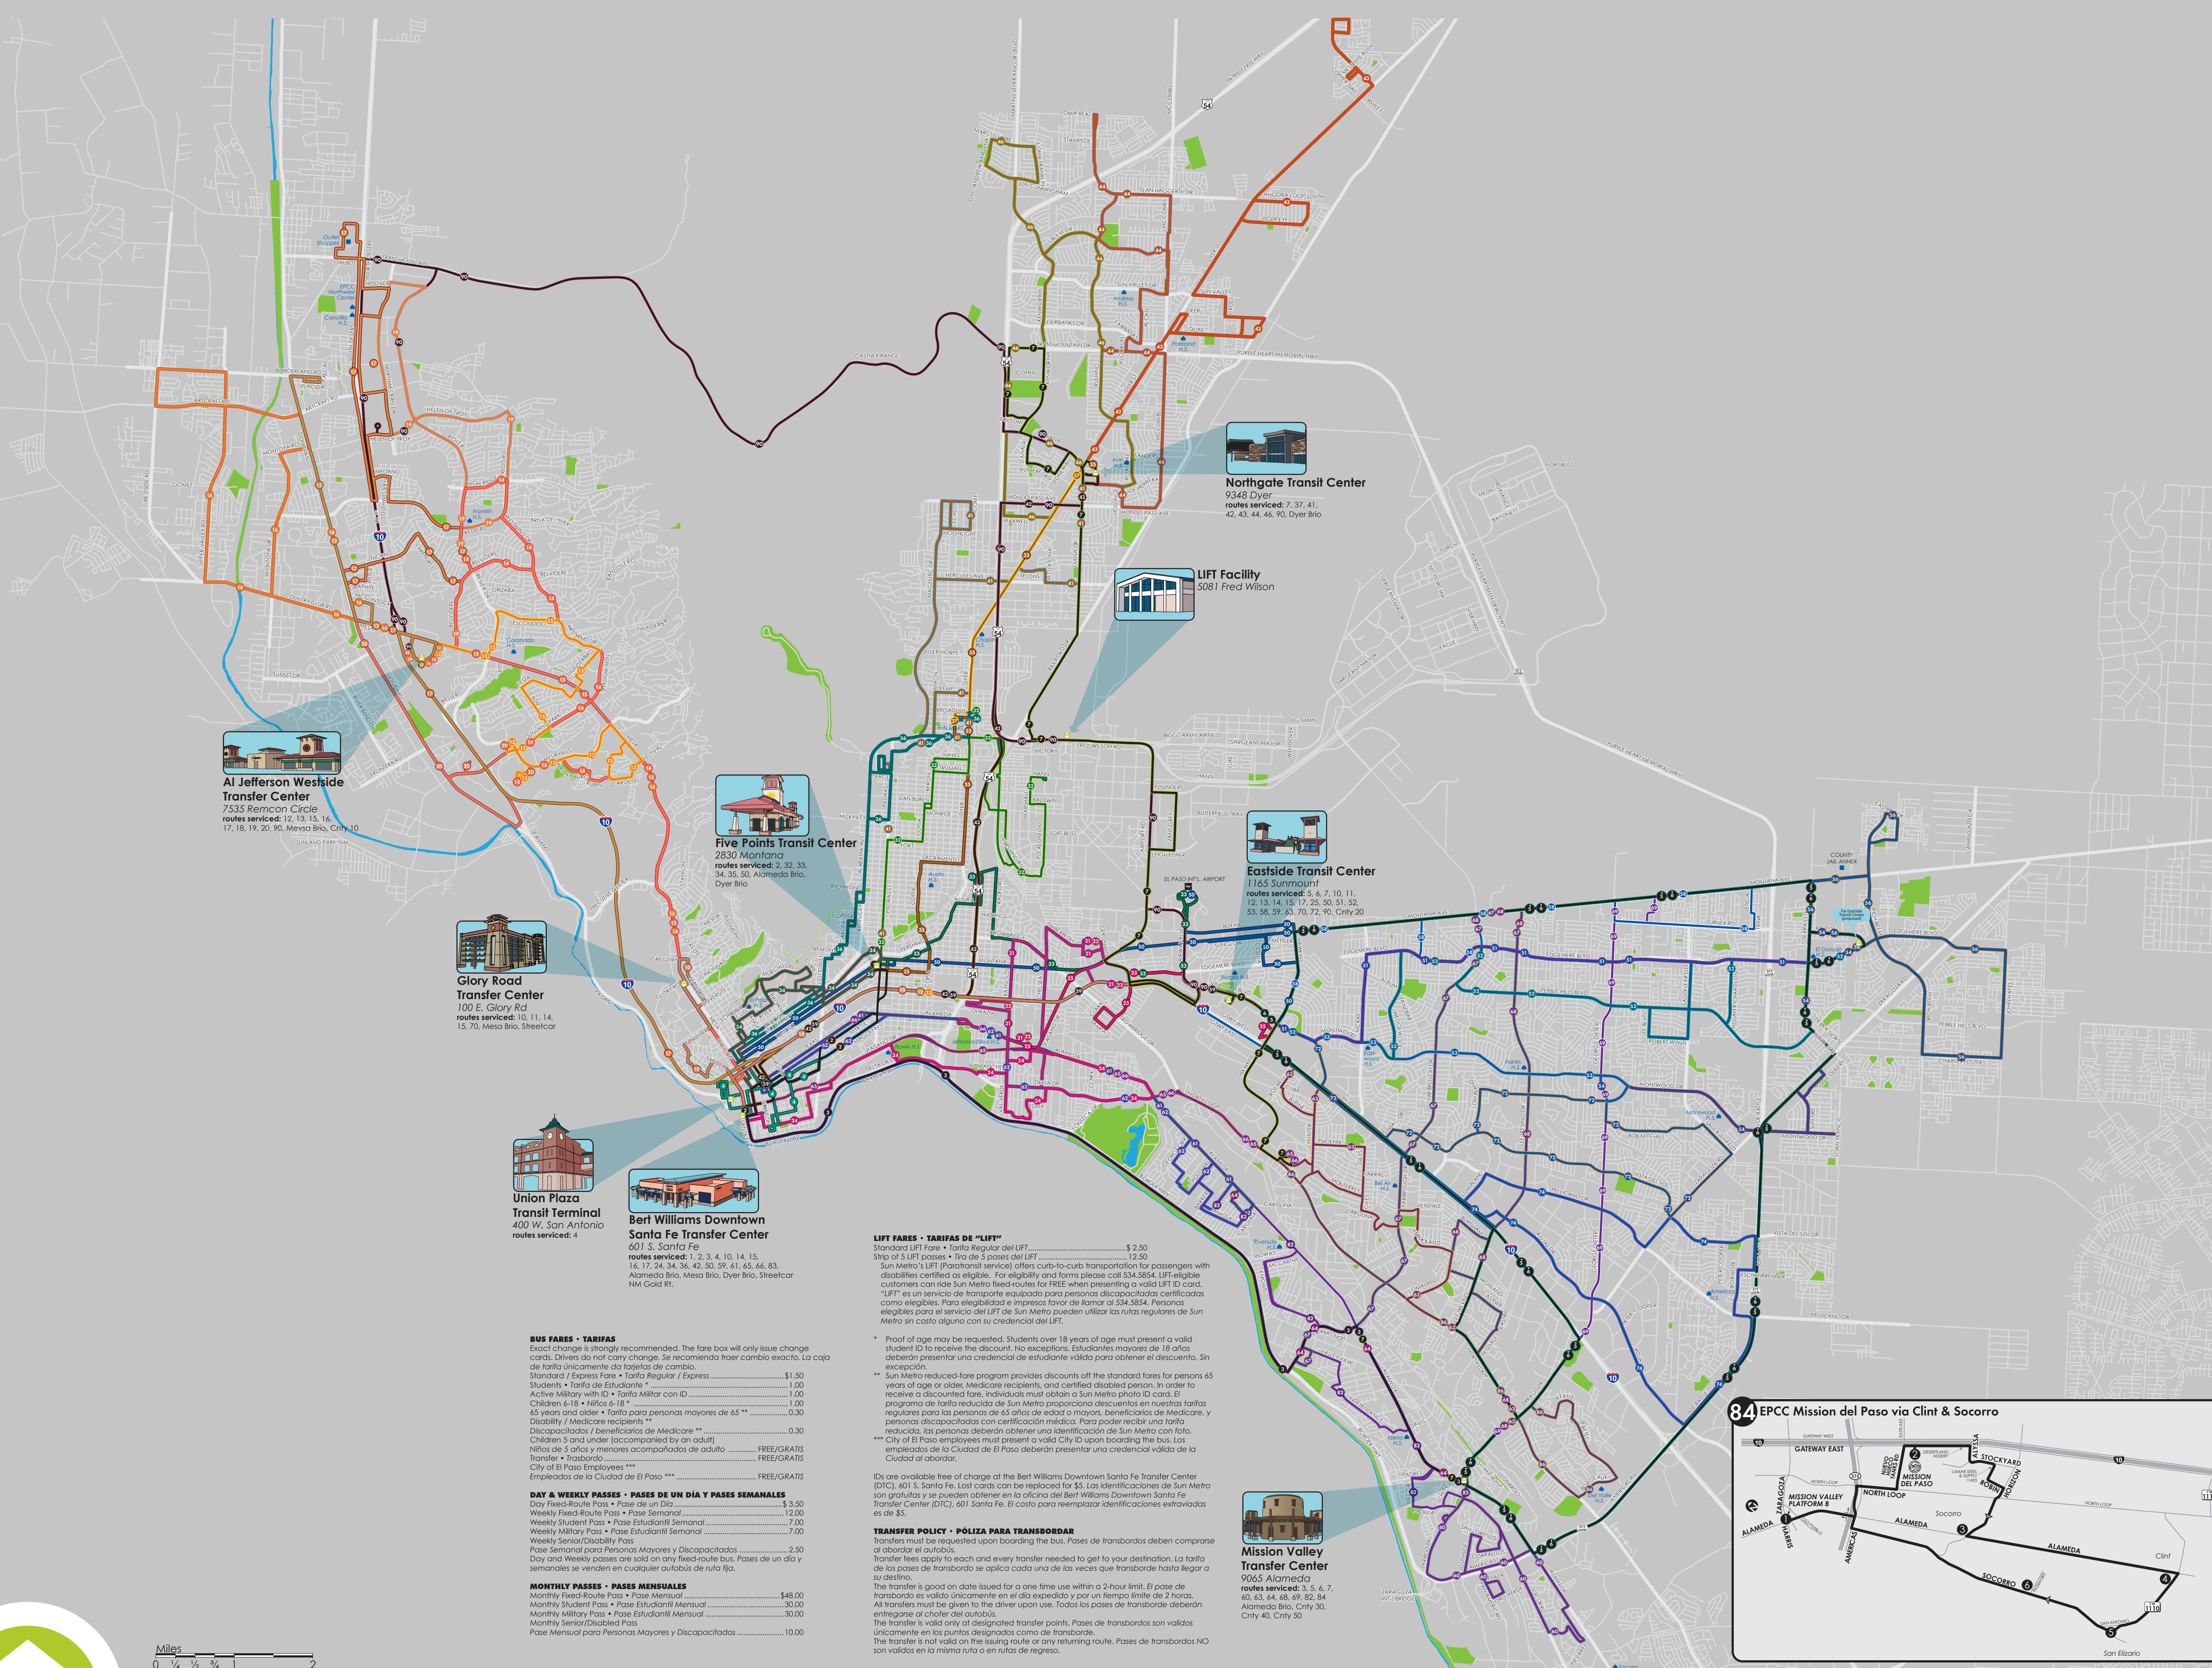

DOWNTOWN

- 4 Union Plaza Circulator

WESTSIDE

- 10 Sunset Heights/UTEP
- 11 Mesita via Kern
- 12 Doniphan Circulator
- 13 Coronado Hills Circ.
- 14 Westwind
- 15 Mesa
- 16 Upper Valley Circ.
- 17 Three Hills/NW EPCC
- 18 Resler Circulator
- 19 Sunland Park Circ.

SOUTH CENTRAL

- 21 Chelmont via Reynolds
- 22 Delta via Second Ward
- 23 University Med/Cielo Vista

NORTH CENTRAL

- 24 Five Pts/Piedras/Ft. Bliss
- 25 Gov. Hill/Bassett Place
- 26 Medical Center via Cliff
- 27 Beaumont via Highland

NORTHEAST

- 28 Five Points via Dyer
- 29 Northgate via Dyer
- 30 Northgate/VA Clinic
- 31 Montalvo Park via Dyer
- 32 S. Haggerty via McCombs
- 33 Northeast Circ./Rushing

EASTSIDE

- 34 Montana
- 35 RC Poe via Edgemere
- 36 RC Poe via Pebble Hills
- 37 Grg. Dieler/Montwood
- 38 RC Poe via Montwood
- 39 RC Poe/Far East Circulator
- 40 Montana/Turner
- 41 Vista del Sol
- 42 Pellicano/Rojas

MISSION VALLEY

- 43 Zaragoza Bridge Circ.
- 44 DTC Via Alameda
- 45 Govt Dist. via Lakeside
- 46 Valle Verde via Paisano
- 47 Hacienda via Carolina
- 48 Valle Verde via North Loop
- 49 Yarbrough
- 50 Lee Treviño
- 51 George Dieler
- 52 Mission Valley via Pasadale
- 53 Bordeaux via North Loop

EXPRESS/SPECIAL ROUTES

- 1 Downtn/East. Express
- 2 Five Points Express
- 3 Downtn/Ysleta Express
- 4 Far East/ETC Express
- 5 Far East/MV Express
- 6 Northeast/Mission Valley
- 7 Gateway Express
- 8 Northeast Connector
- 9 Eastside Connector
- 10 Mission del Paso

PROJECT AMISTAD ROUTES

- 10 Westside to Eastside

Al Jefferson Westside Transfer Center
7335 Remcon Circle
routes serviced: 12, 13, 14, 17, 18, 19, 20, 90, Mesa Brio, Cnty 10

Five Points Transit Center
2830 Montana
routes serviced: 2, 32, 33, 34, 35, 50, Alameda Brio, Dyer Brio

Glory Road Transfer Center
100 E. Glory Rd
routes serviced: 10, 11, 14, 15, 70, Mesa Brio, Streetcar

Union Plaza Transit Terminal
400 W. San Antonio
routes serviced: 4

Bert Williams Downtown Santa Fe Transfer Center
601 S. Santa Fe
routes serviced: 1, 2, 3, 4, 10, 14, 15, 16, 17, 24, 34, 36, 42, 40, 59, 61, 65, 66, 83, Alameda Brio, Mesa Brio, Dyer Brio, Streetcar, NM Gold Rt.

Northgate Transit Center
9348 Dyer
routes serviced: 7, 37, 41, 42, 43, 44, 46, 90, Dyer Brio

LIFT Facility
5081 Fred Wilson

Eastside Transit Center
1165 Sunmount
routes serviced: 5, 6, 7, 10, 11, 12, 13, 14, 16, 17, 25, 50, 51, 52, 53, 58, 59, 63, 70, 72-90, Cnty 20

Mission Valley Transfer Center
9065 Alameda
routes serviced: 3, 5, 6, 7, 40, 63, 44, 68, 69, 82, 84, Alameda Brio, Cnty 30, Cnty 40, Cnty 50