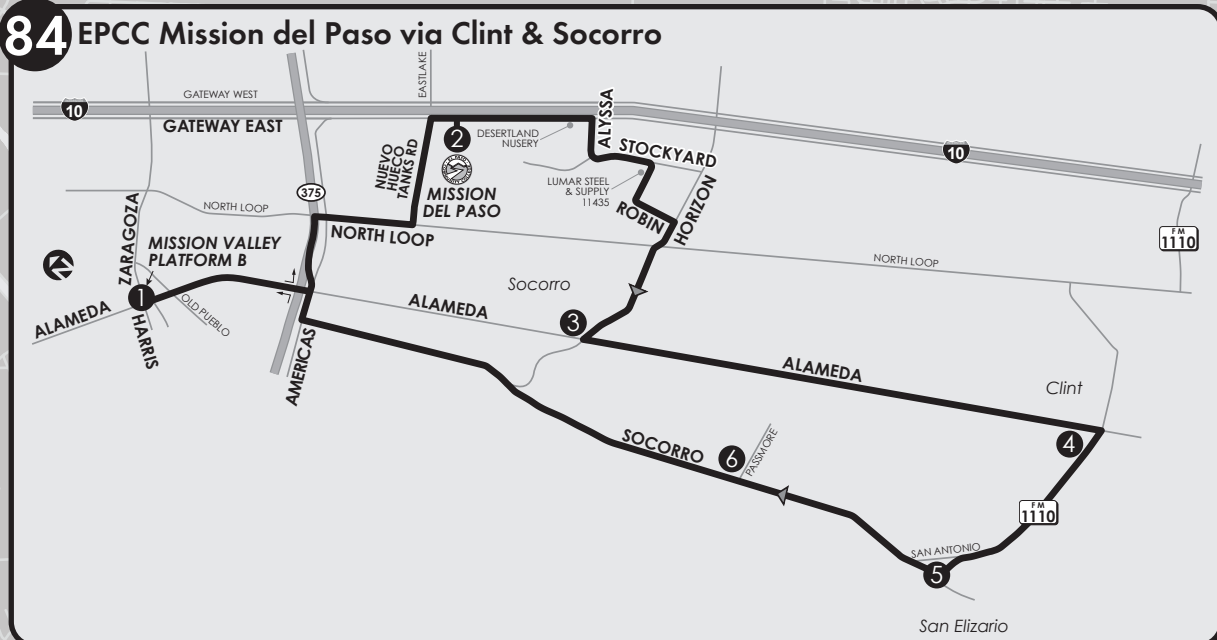

Ride Sun Metro